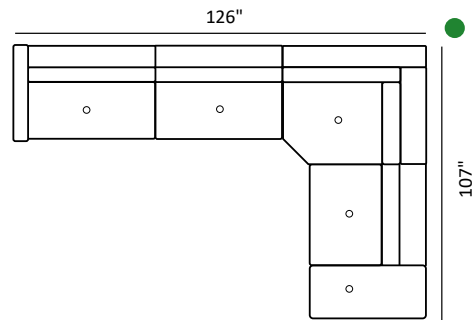

ALLEGRO COLLECTION

CAROLINA

OVERALL D40" H32/39" | SEAT D21.5" H17.5" | ARM W6.5" H27.5"

The Carolina sectional with terminal extension combines modern elegance and comfort. It offers ample support while enhancing any living space with its sleek design. Perfect for both relaxing and entertaining, the Carolina brings style and comfort together effortlessly.

Available in a variety of high-quality leather grades and an array of elegant colors.

W67.5"
1Arm Sofa

W34"
Armless Chair

W44.5"
Corner

W56.5"
Terminal Chair

CAROLINA SECTIONAL

● Quick Ship

Drawings are not to scale. All dimensions are approximate and